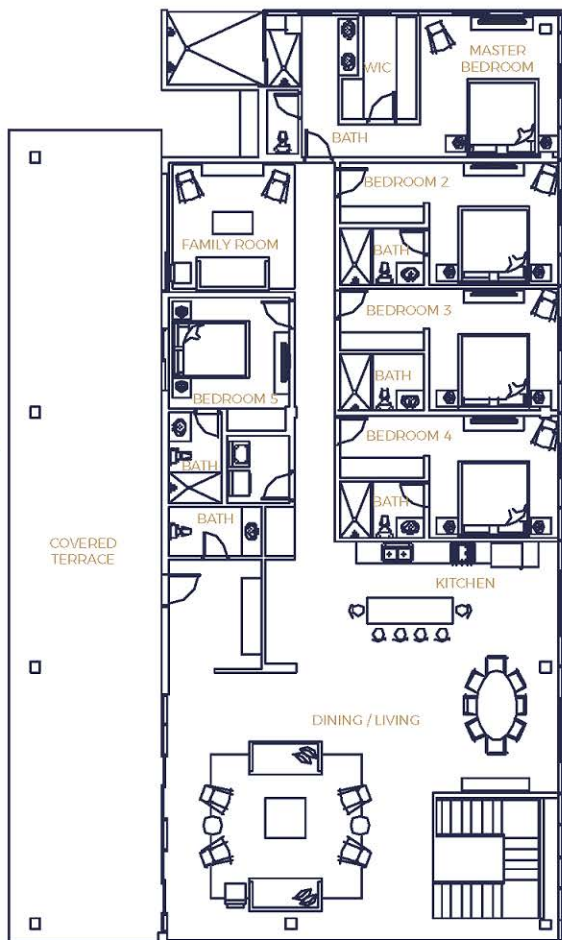

MODEL RL-A

5 BEDROOMS
5.5 BATHROOMS

INTERIOR

311.4 M²
3,352 SF

TERRACE

416.0 M²
4,478 SF

COVERED TERRACE

106.5 M²
1,146 SF

TOTAL

833.9 M²
8,976 SF

LEVEL 7

HARBOUR HOUSE
Aruba

www.harbourhousearuba.com

0m 1m 2m 3m 4m 5m
0' 3' 6' 9' 12' 15'

Stated dimensions are measured to the exterior boundaries of the exterior walls and the centerline of interior demising walls. All dimensions are approximate, and all floorplans are subject to change. The furnishings and décor illustrated are not included with the purchase of the Unit.