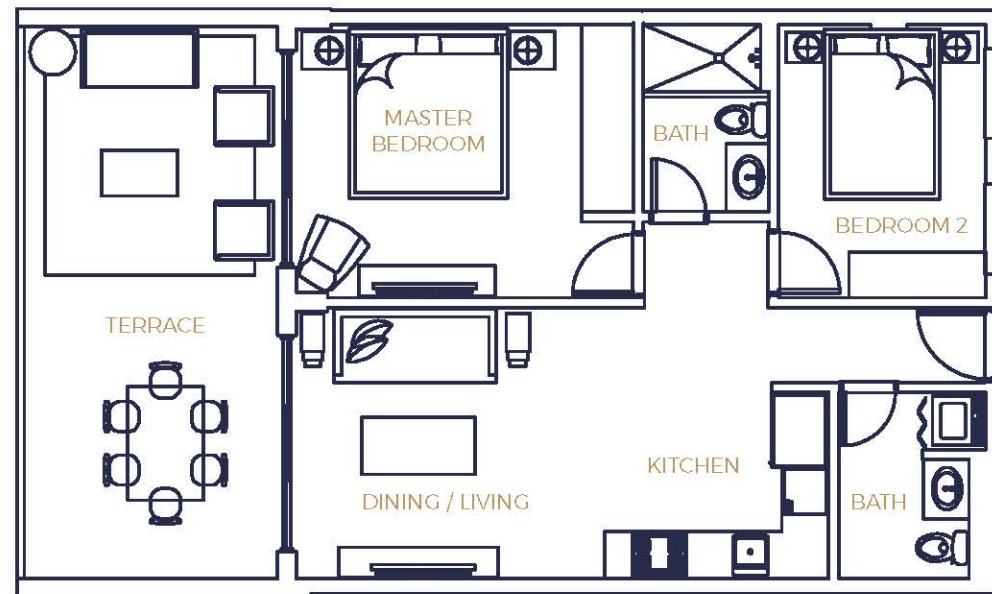

MODEL PL-B

2 BEDROOMS
1.5 BATHROOMS

INTERIOR

72.8 M²
782 SF

TERRACE

28.1 M²
302 SF

TOTAL

100.9 M²
1084 SF

LEVEL 2

HARBOUR HOUSE
Aruba

www.harbourhousearuba.com

Stated dimensions are measured to the exterior boundaries of the exterior walls and the centerline of interior demising walls. All dimensions are approximate, and all floorplans are subject to change. The furnishings and décor illustrated are not included with the purchase of the Unit.