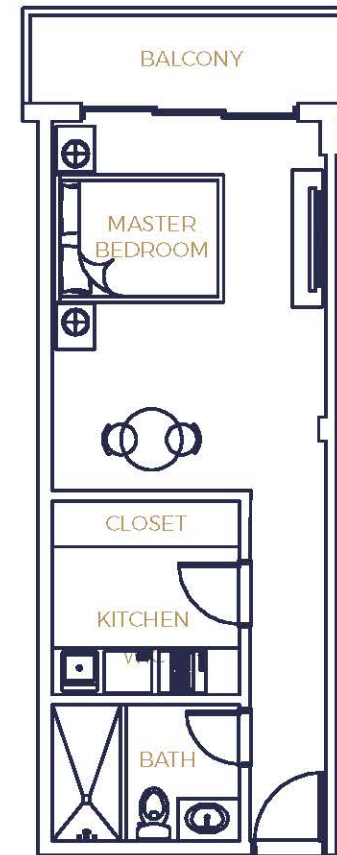

MODEL E-S1

STUDIO
1 BATHROOM

INTERIOR

37.4 M²
403 SF

BALCONY

5.8 M²
62 SF

TOTAL

43.2 M²
465 SF

HARBOUR HOUSE
Aruba

www.harbourhousearuba.com

Stated dimensions are measured to the exterior boundaries of the exterior walls and the centerline of interior demising walls. All dimensions are approximate, and all floorplans are subject to change. The furnishings and décor illustrated are not included with the purchase of the Unit.