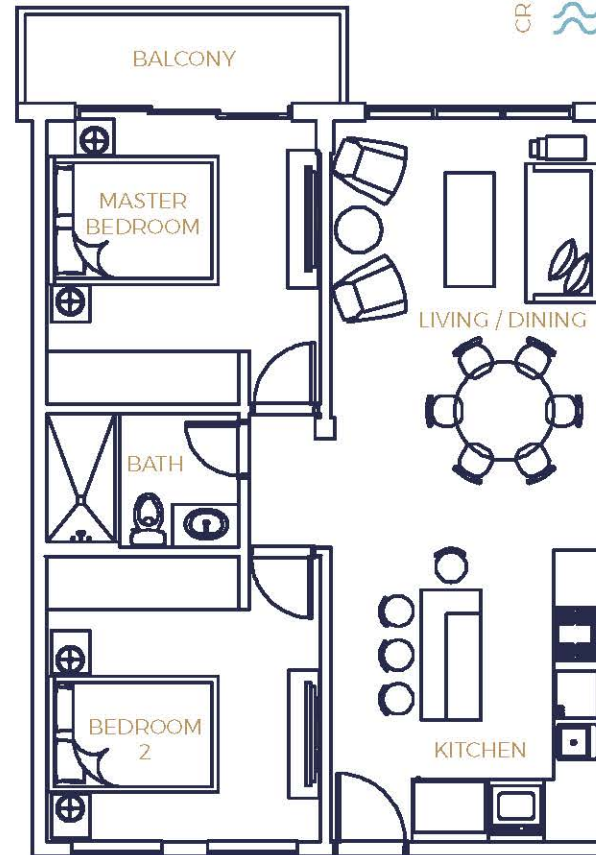

MODEL E

2 BEDROOMS
1 BATHROOM

INTERIOR

73.3 M²
790 SF

BALCONY

5.8 M²
62 SF

TOTAL

79.1 M²
852 SF

HARBOUR HOUSE
Aruba

www.harbourhousearuba.com

LEVELS 5 - 6

Stated dimensions are measured to the exterior boundaries of the exterior walls and the centerline of interior demising walls. All dimensions are approximate, and all floorplans are subject to change. The furnishings and décor illustrated are not included with the purchase of the Unit.