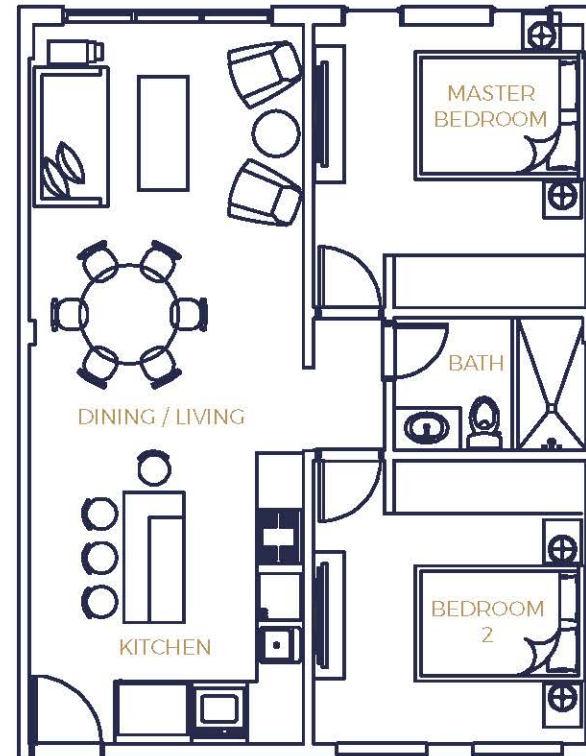

MODEL E

2 BEDROOMS
1 BATHROOM

TOTAL

74.8 M²
804 SF

LEVELS 3 - 4

HARBOUR HOUSE
Aruba

www.harbourhousearuba.com

Stated dimensions are measured to the exterior boundaries of the exterior walls and the centerline of interior demising walls. All dimensions are approximate, and all floorplans are subject to change. The furnishings and décor illustrated are not included with the purchase of the Unit.