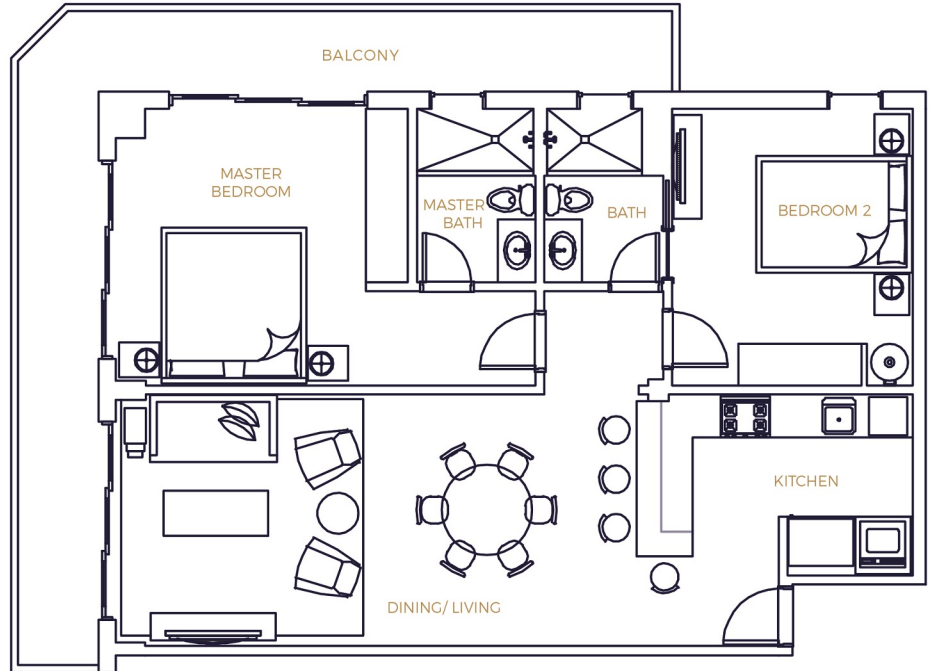

MODEL D

2 BEDROOM
2 BATHROOM

INTERIOR

91.5 M²
985 SF

BALCONY

23.4 M²
252 SF

TOTAL

114.9 M²
1,237 SF

HARBOUR HOUSE
Aruba

www.harbourhousearuba.com

LEVELS 3-6

Stated dimensions are measured to the exterior boundaries of the exterior walls and the centerline of interior demising walls. All dimensions are approximate, and all floorplans are subject to change. The furnishings and décor illustrated are not included with the purchase of the Unit.