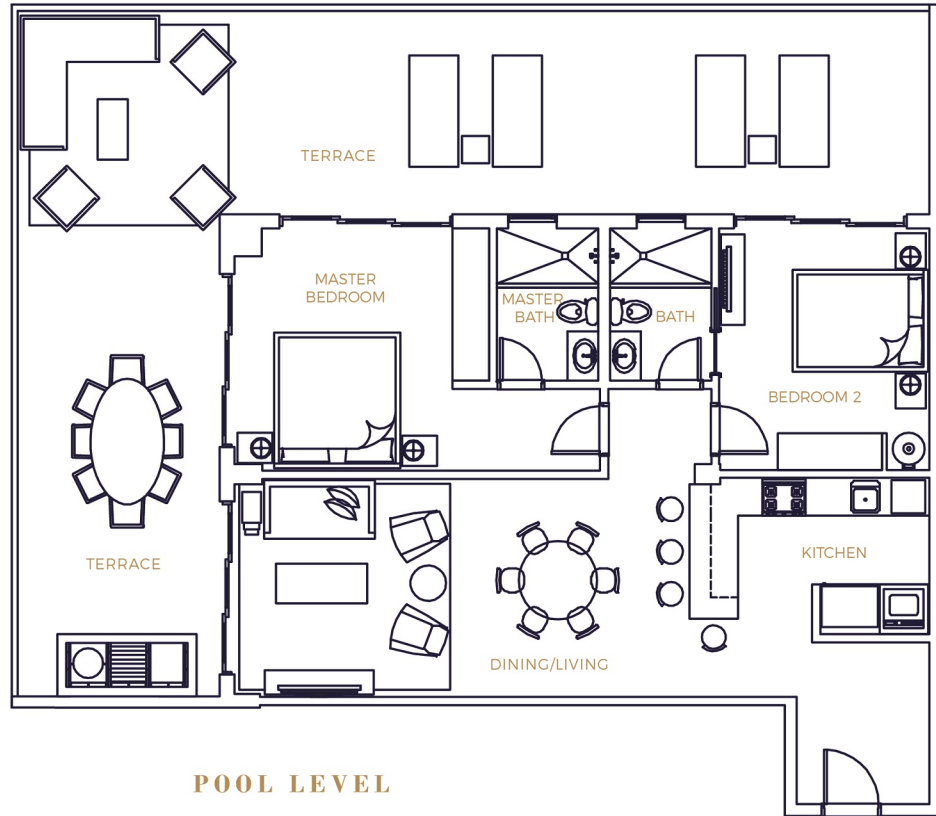

MODEL D

2 BEDROOM
2 BATHROOM

INTERIOR

97.5 M²
1,049 SF

TERRACE

82.4 M²
887 SF

TOTAL

179.9 M²
1,936 SF

POOL LEVEL

HARBOUR HOUSE
Aruba

www.harbourhousearuba.com

Stated dimensions are measured to the exterior boundaries of the exterior walls and the centerline of interior demising walls. All dimensions are approximate, and all floorplans are subject to change. The furnishings and décor illustrated are not included with the purchase of the Unit.