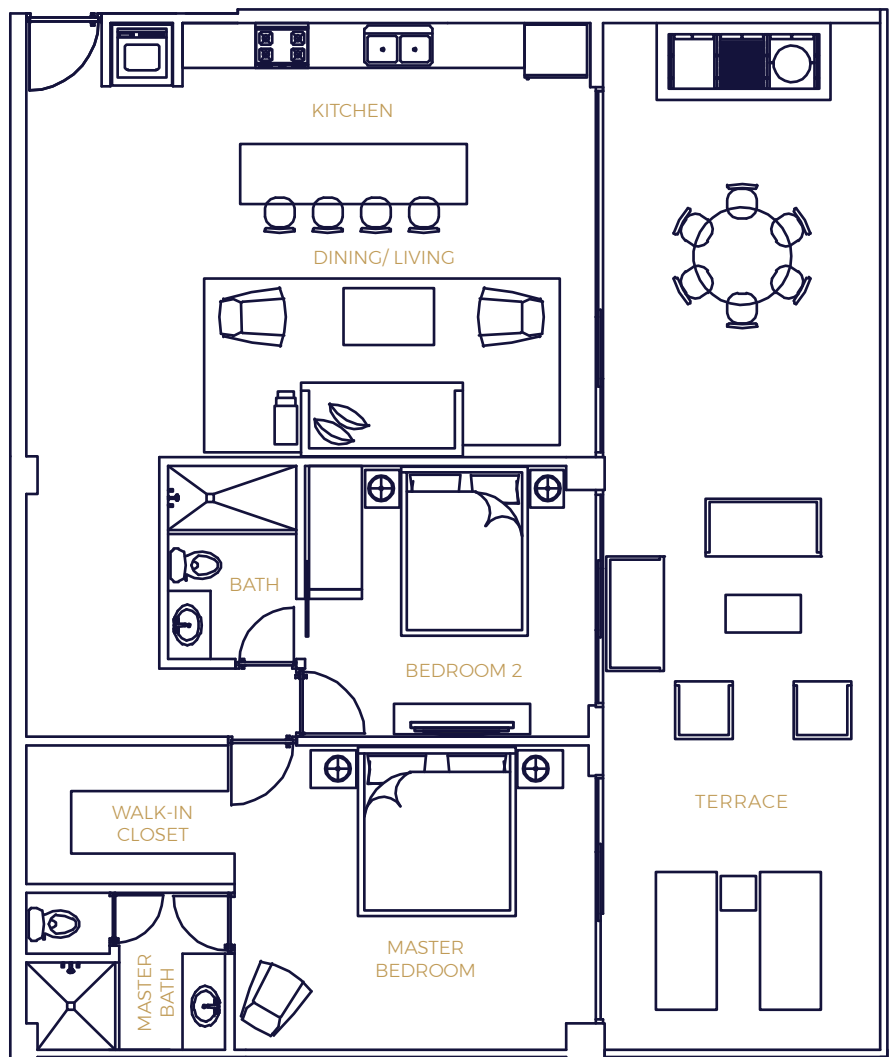

MODEL PL-E

2 BEDROOM
2 BATHROOM

INTERIOR

107.3 M²
1,155 SF

TERRACE

52.0 M²
560 SF

TOTAL

159.3 M²
1,715 SF

POOL LEVEL

HARBOUR HOUSE
Aruba

www.harbourhousearuba.com