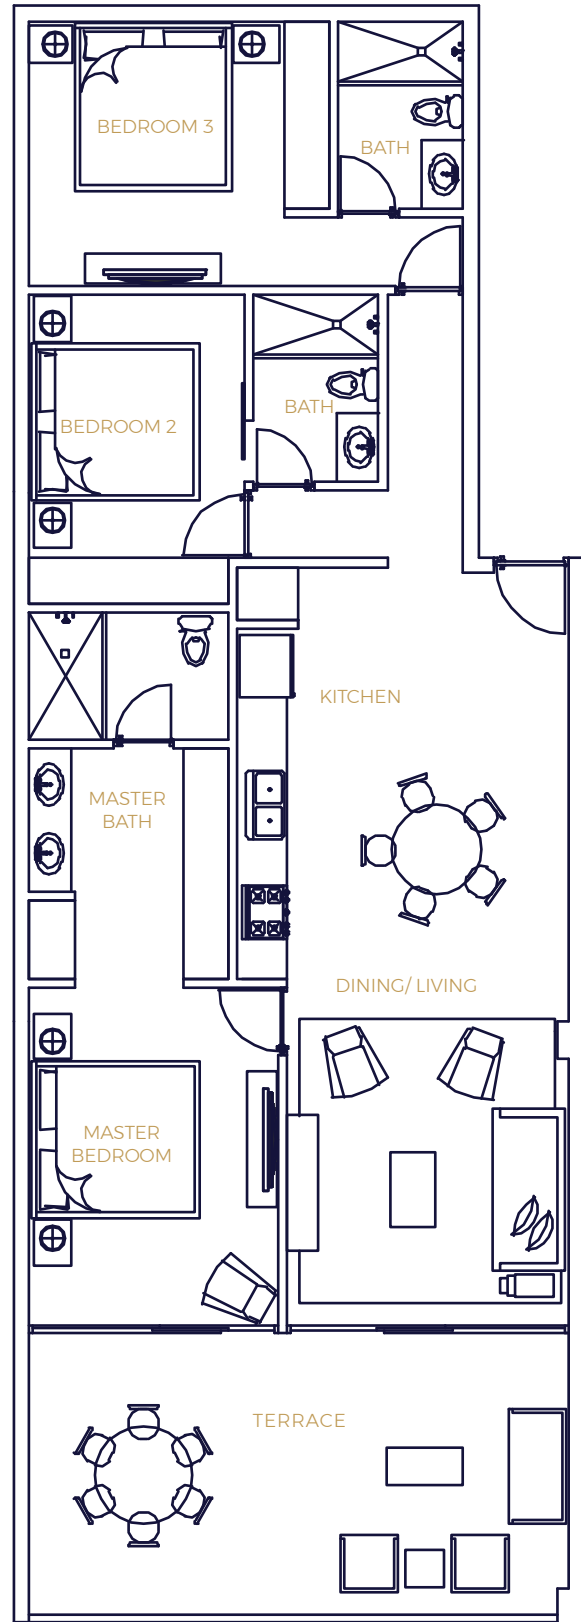

MODEL PL-D

3 BEDROOM
3 BATHROOM

INTERIOR

119.7 M²
1,288 SF

TERRACE

28.2 M²
304 SF

TOTAL

147.9 M²
1,592 SF

POOL LEVEL

HARBOUR HOUSE
Aruba

www.harbourhousearuba.com

Stated dimensions are measured to the exterior boundaries of the exterior walls and the centerline of interior demising walls. All dimensions are approximate, and all floorplans are subject to change. The furnishings and décor illustrated are not included with the purchase of the Unit.