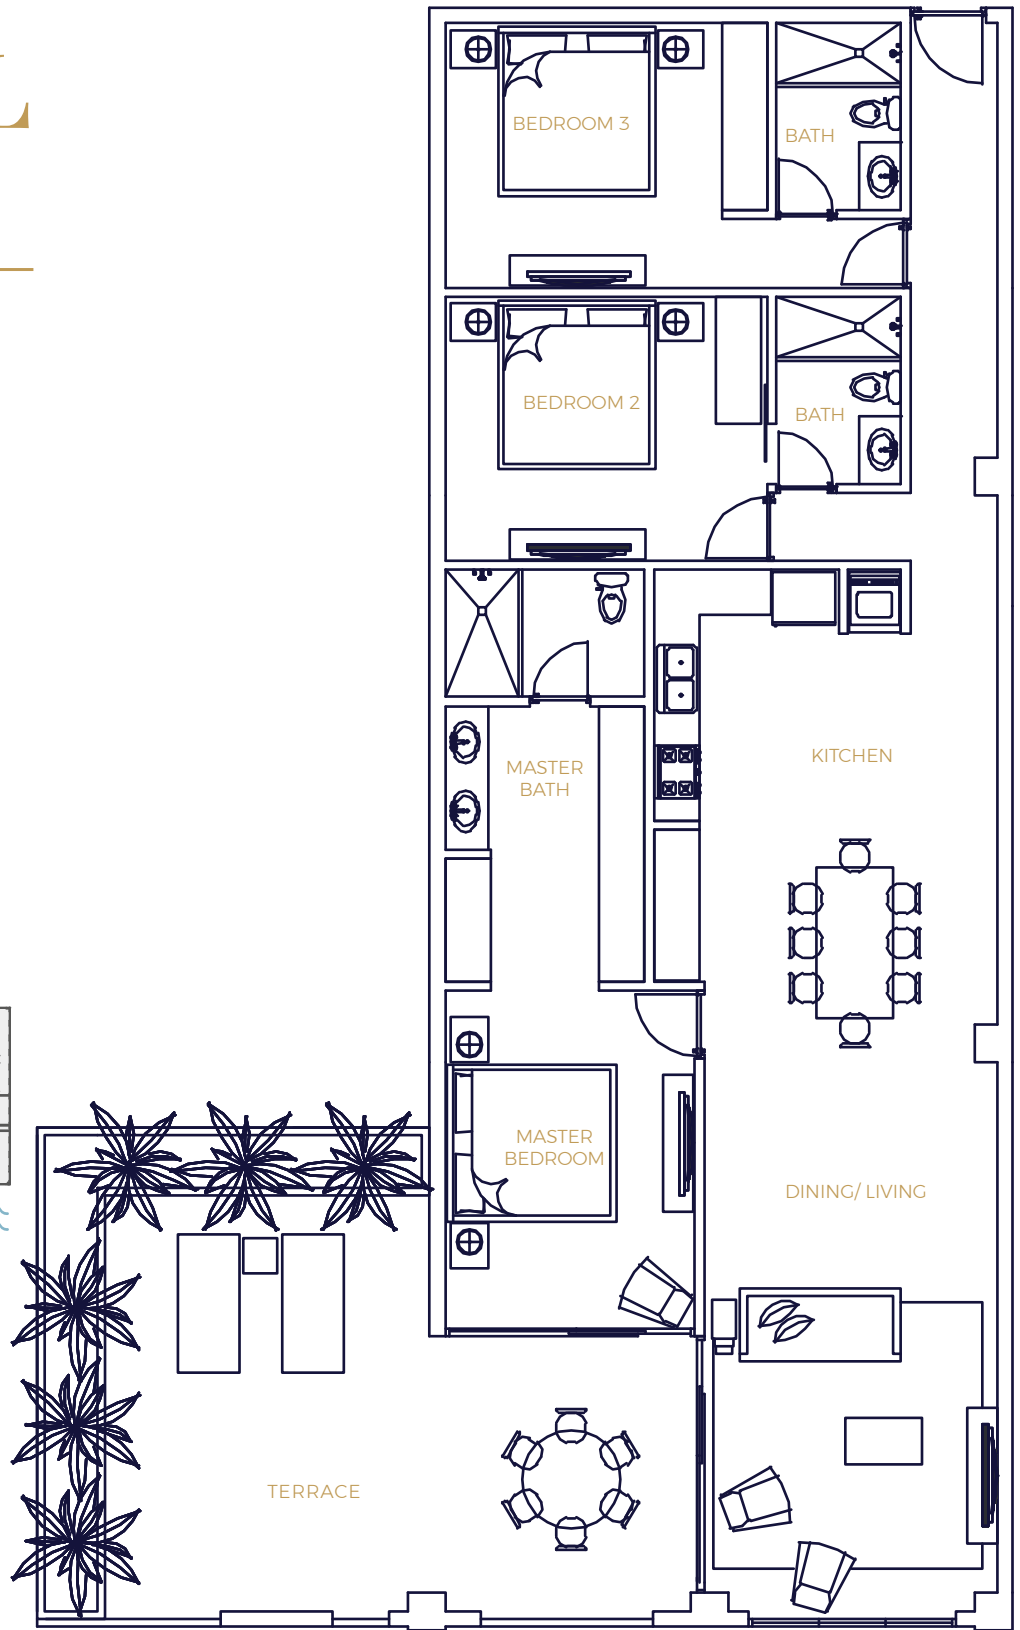

MODEL PL-C

3 BEDROOM
3 BATHROOM

INTERIOR

133.6 M²
1,439 SF

TERRACE

63.5 M²
684 SF

TOTAL

197.1 M²
1,715 SF

POOL LEVEL

HARBOUR HOUSE
Aruba

www.harbourhousearuba.com

Stated dimensions are measured to the exterior boundaries of the exterior walls and the centerline of interior demising walls. All dimensions are approximate, and all floorplans are subject to change. The furnishings and décor illustrated are not included with the purchase of the Unit