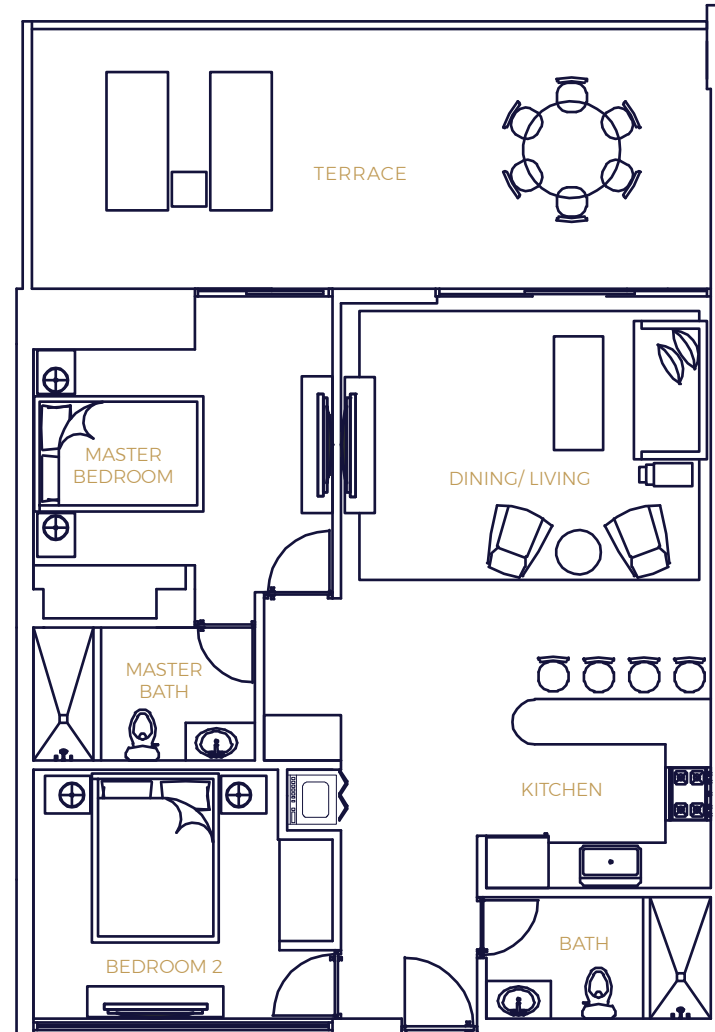

MODEL PL-A

2 BEDROOM
2 BATHROOM

INTERIOR

91.4 M²
984 SF

TERRACE

32.8 M²
353 SF

TOTAL

124.2 M²
1,337 SF

HARBOUR HOUSE
Aruba

www.harbourhousearuba.com

POOL LEVEL

Stated dimensions are measured to the exterior boundaries of the exterior walls and the centerline of interior demising walls. All dimensions are approximate, and all floorplans are subject to change. The furnishings and décor illustrated are not included with the purchase of the Unit.