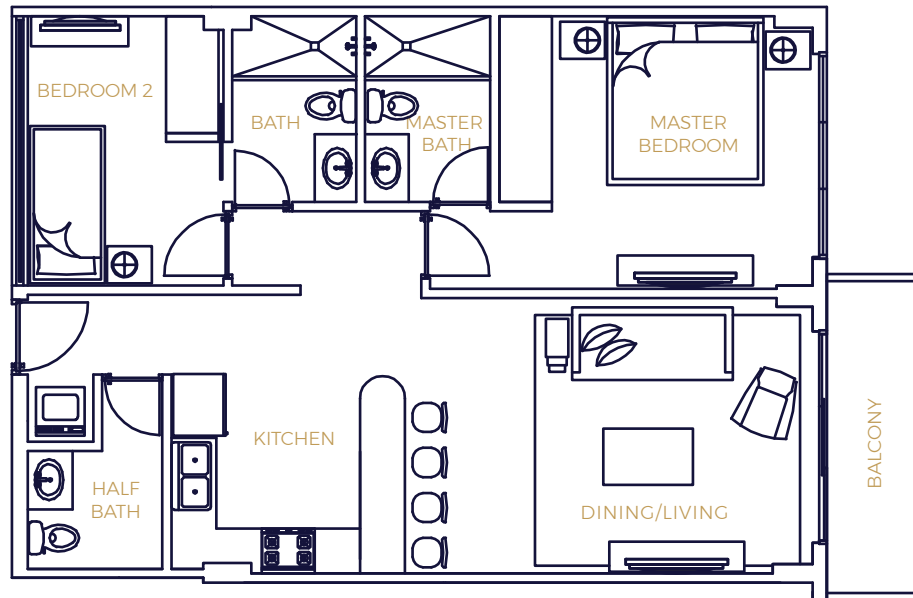

MODEL M

2 BEDROOM
2.5 BATHROOM

INTERIOR

83.3 M²
897 SF

BALCONY

5.8 M²
62 SF

TOTAL

89.1 M²
959 SF

HARBOUR HOUSE
Aruba

www.harbourhousearuba.com

LEVEL 5

Stated dimensions are measured to the exterior boundaries of the exterior walls and the centerline of interior demising walls. All dimensions are approximate, and all floorplans are subject to change. The furnishings and décor illustrated are not included with the purchase of the Unit.