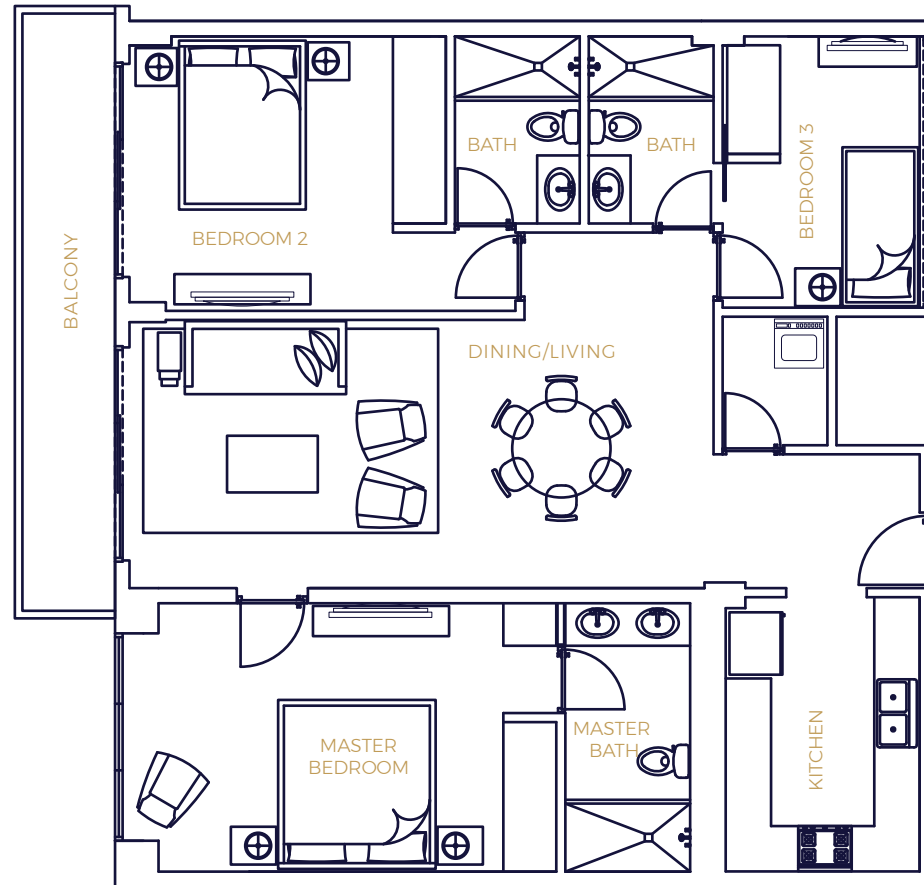

MODEL F

3 BEDROOM
3 BATHROOM

INTERIOR

123.0 M²
1,324 SF

BALCONY

10,7 M²
115 SF

TOTAL

133.7 M²
1,439 SF

HARBOUR HOUSE
Aruba

www.harbourhousearuba.com

LEVELS 3 - 6

Stated dimensions are measured to the exterior boundaries of the exterior walls and the centerline of interior demising walls. All dimensions are approximate, and all floorplans are subject to change. The furnishings and décor illustrated are not included with the purchase of the Unit.