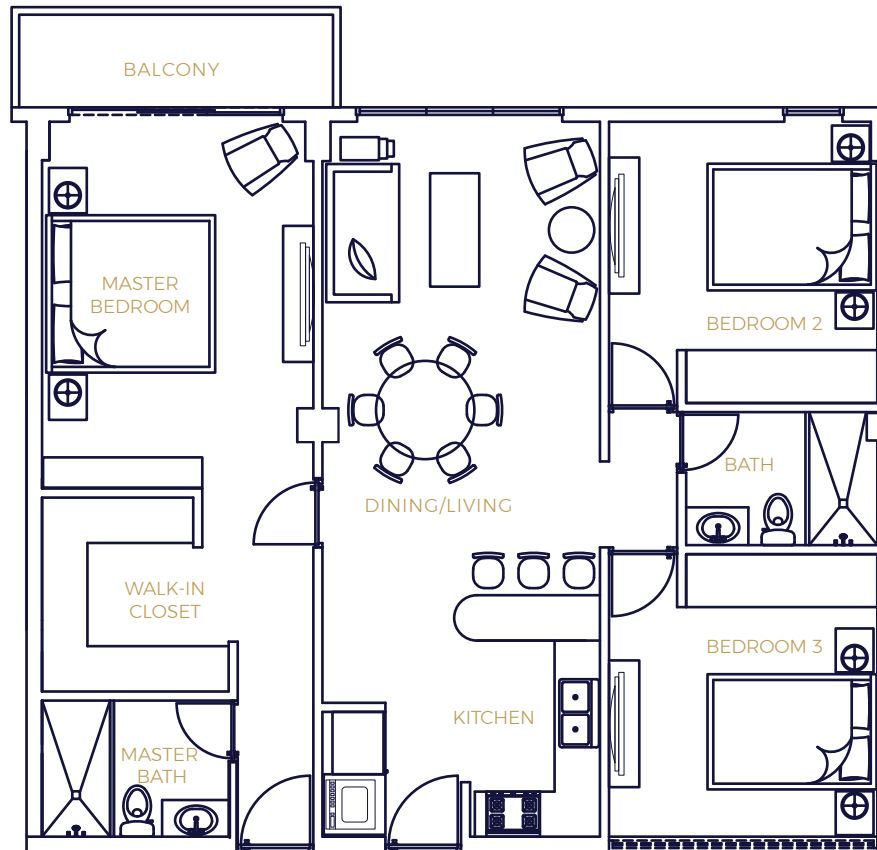

MODEL E

3 BEDROOM
2 BATHROOM

INTERIOR

111.9 M²
1,203 SF

BALCONY

5.8 M²
62 SF

TOTAL

117.6 M²
1,266 SF

www.harbourhousearuba.com

LEVELS 3 - 6

Stated dimensions are measured to the exterior boundaries of the exterior walls and the centerline of interior demising walls. All dimensions are approximate, and all floorplans are subject to change. The furnishings and décor illustrated are not included with the purchase of the Unit.