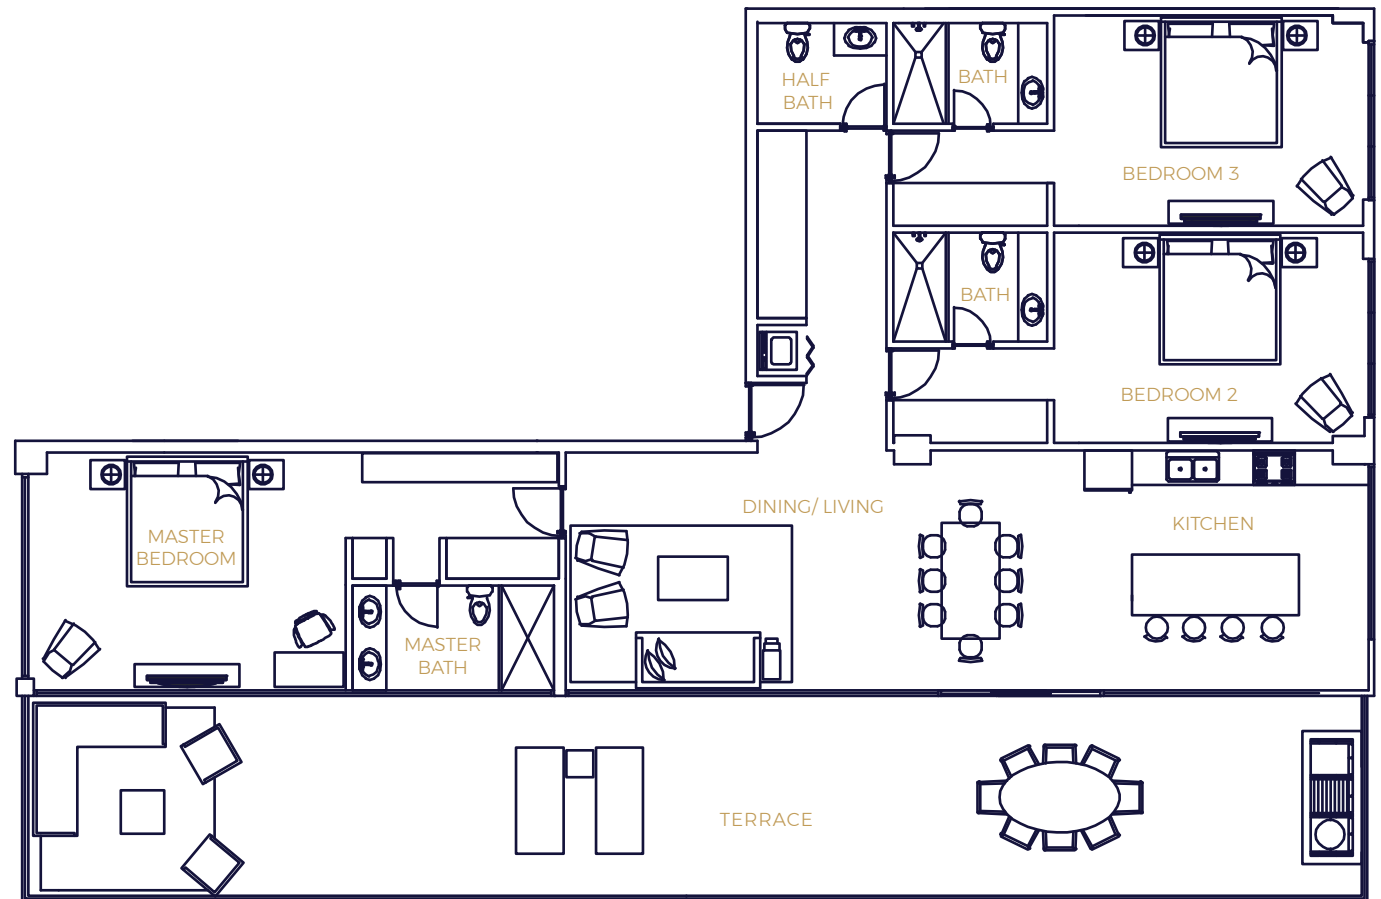

MODEL O

3 BEDROOM
3.5 BATHROOM

INTERIOR

182.8 M²
1,968 SF

BALCONY

85.5 M²
920 SF

TOTAL

268.3 M²
2,888 SF

HARBOUR HOUSE
Aruba

www.harbourhousearuba.com

LEVEL 6

CRUISE SHIP DOCK

Stated dimensions are measured to the exterior boundaries of the exterior walls and the centerline of interior demising walls. All dimensions are approximate, and all floorplans are subject to change. The furnishings and décor illustrated are not included with the purchase of the Unit.