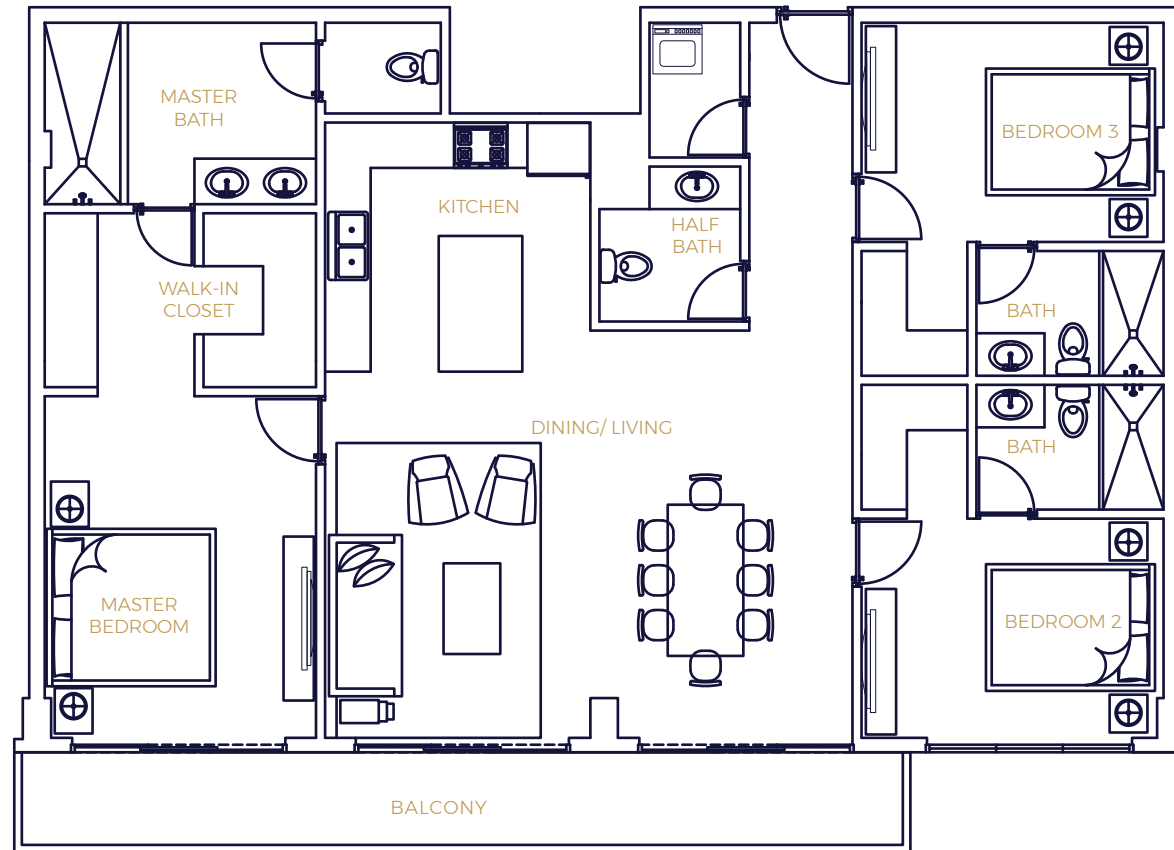

MODEL N

3 BEDROOM
3.5 BATHROOM

INTERIOR

149.9 M²
1,614 SF

BALCONY

15,7 M²
169 SF

TOTAL

165.6 M²
1,783 SF

HARBOUR HOUSE
Aruba

www.harbourhousearuba.com

LEVEL 6

CRUISE SHIP DOCK

Stated dimensions are measured to the exterior boundaries of the exterior walls and the centerline of interior demising walls. All dimensions are approximate, and all floorplans are subject to change. The furnishings and décor illustrated are not included with the purchase of the Unit.