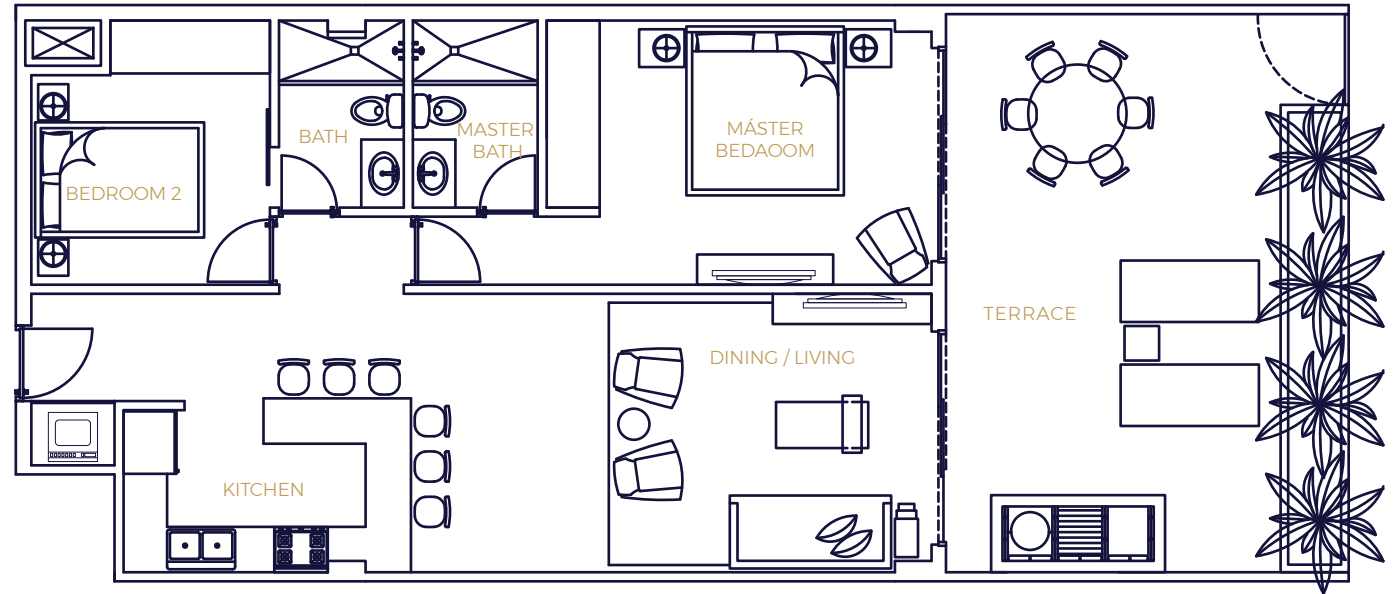

MODEL L

2 BEDROOM
2 BATHROOM

INTERIOR

91.0 M²
979 SF

TERRACE

40.0 M²
431 SF

TOTAL

131.0 M²
1,410 SF

HARBOUR HOUSE
Aruba

www.harbourhousearuba.com

POOL LEVEL

Stated dimensions are measured to the exterior boundaries of the exterior walls and the centerline of interior demising walls. All dimensions are approximate, and all floorplans are subject to change. The furnishings and décor illustrated are not included with the purchase of the Unit.