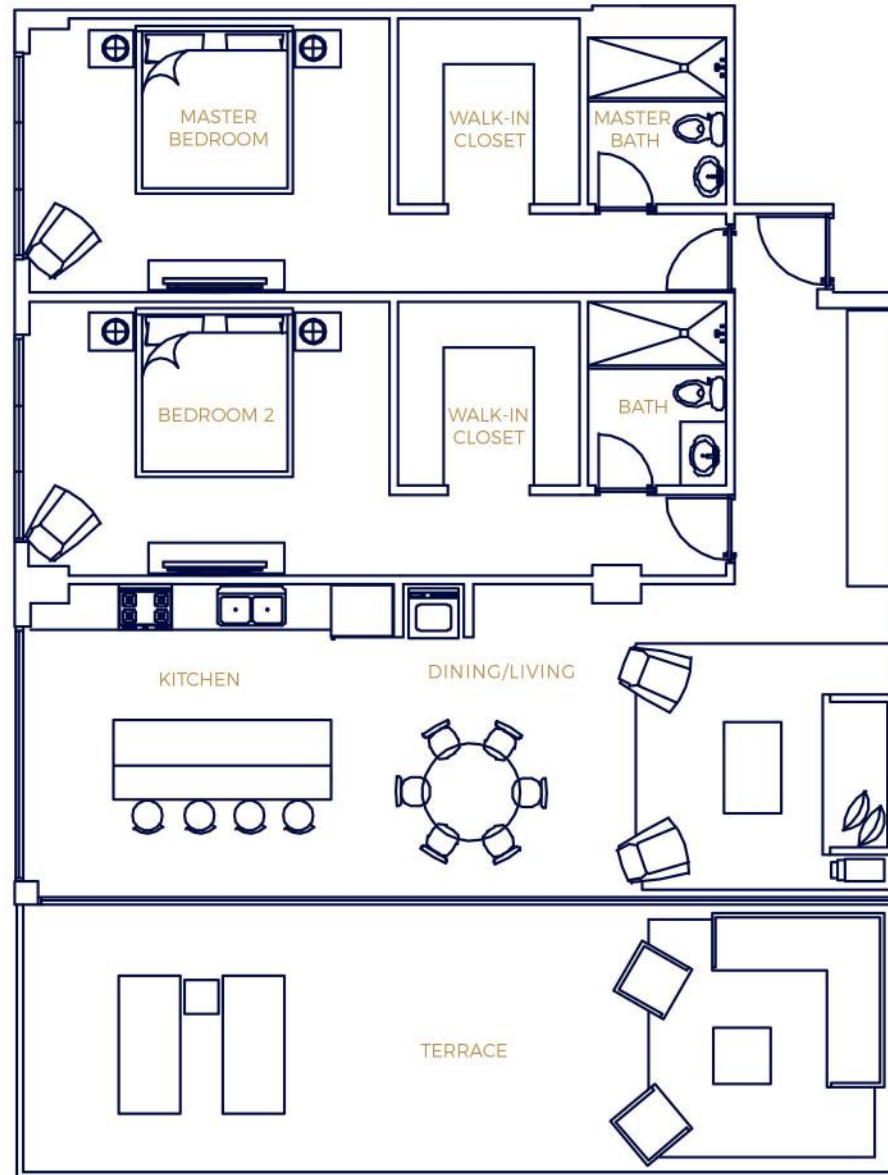

MODEL K2

2 BEDROOM
2 BATHROOM

INTERIOR

133.5 M²
1,437 SF

TERRACE

42.8 M²
461 SF

TOTAL

176.3 M²
1,898 SF

HARBOUR HOUSE
Aruba

www.harbourhousearuba.com

LEVEL 5

CRUISE SHIP DOCK

Stated dimensions are measured to the exterior boundaries of the exterior walls and the centerline of interior demising walls. All dimensions are approximate, and all floorplans are subject to change. The furnishings and décor illustrated are not included with the purchase of the Unit.