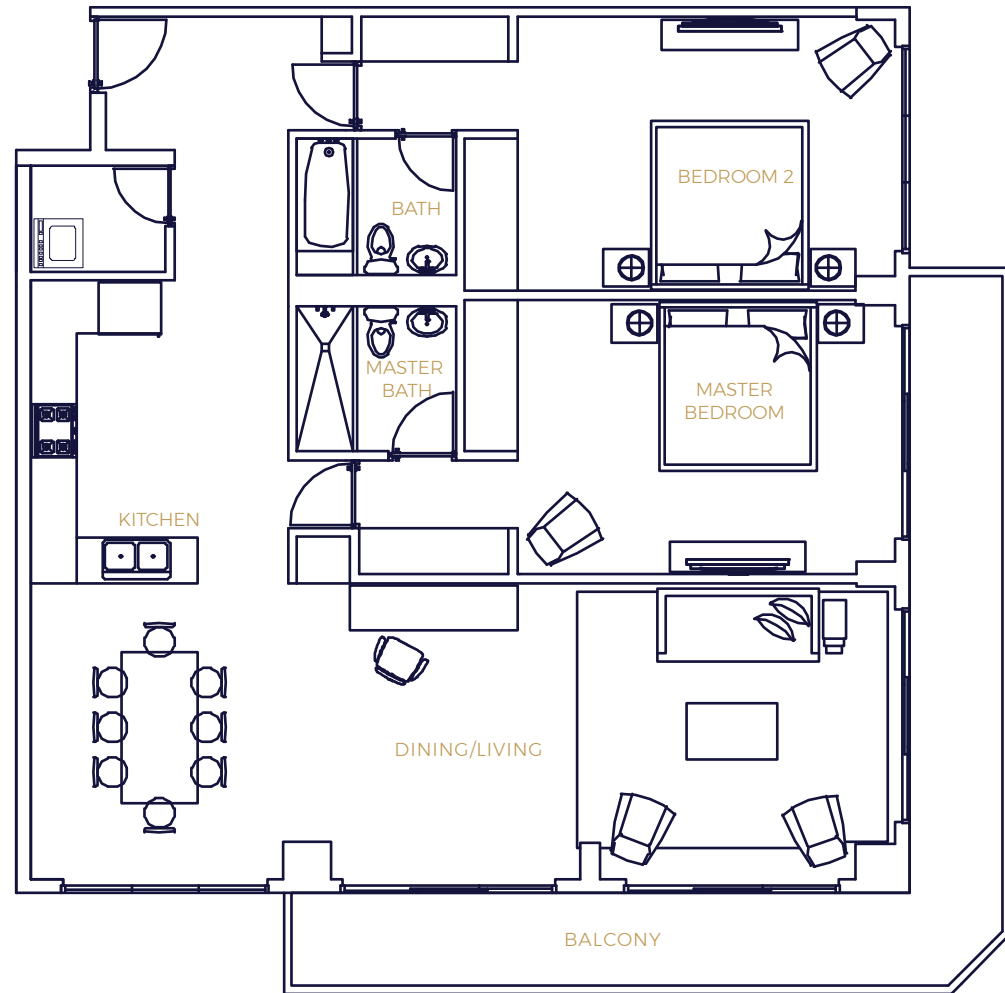

MODEL H

2 BEDROOM
2 BATHROOM

INTERIOR

136.8 M²
1,473 SF

BALCONY

23.4 M²
252 SF

TOTAL

160.2 M²
1,725 SF