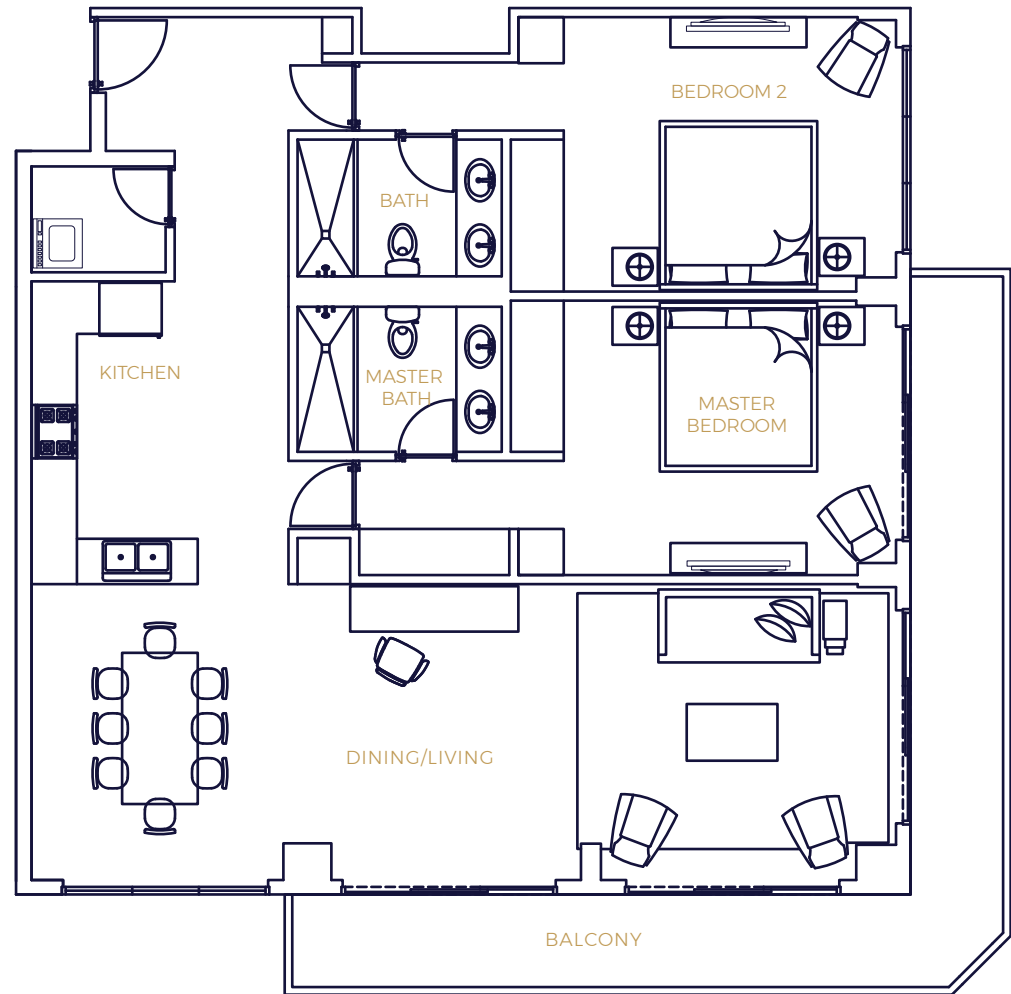

MODEL G

2 BEDROOM
2 BATHROOM

INTERIOR

133.9 M²
1,441 SF

BALCONY

23.4 M²
252 SF

TOTAL

157.3 M²
1,693 SF

HARBOUR HOUSE
Aruba

www.harbourhousearuba.com

LEVEL 4

Stated dimensions are measured to the exterior boundaries of the exterior walls and the centerline of interior demising walls. All dimensions are approximate, and all floorplans are subject to change. The furnishings and décor illustrated are not included with the purchase of the Unit.