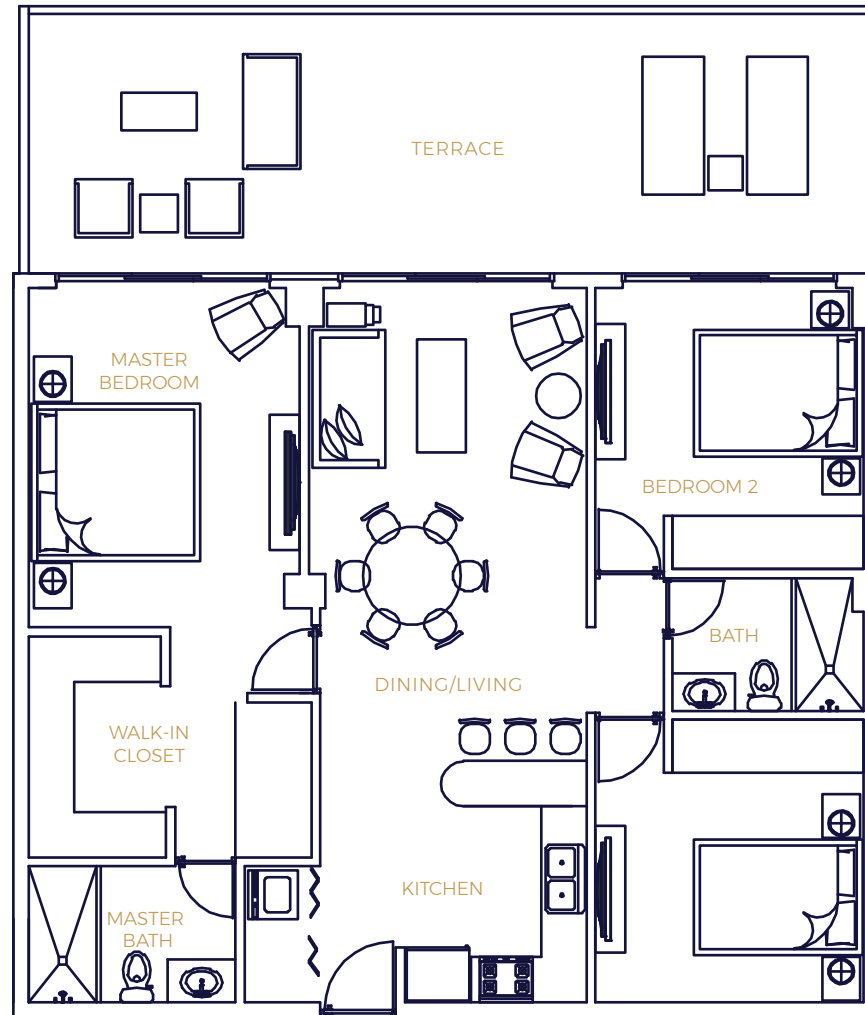

MODEL E

3 BEDROOM
2 BATHROOM

INTERIOR

110.8 M²
1,193 SF

TERRACE

39.8 M²
428 SF

TOTAL

150.6 M²
1,621 SF

POOL LEVEL

HARBOUR HOUSE
Aruba

www.harbourhousearuba.com

CRUISE SHIP DOCK

Stated dimensions are measured to the exterior boundaries of the exterior walls and the centerline of interior demising walls. All dimensions are approximate, and all floorplans are subject to change. The furnishings and décor illustrated are not included with the purchase of the Unit.