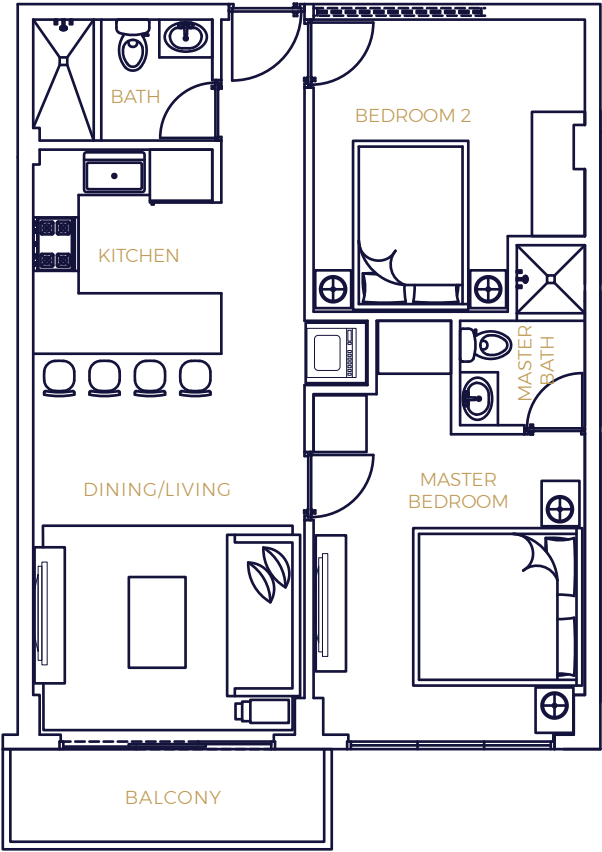

MODEL C1

2 BEDROOM
2 BATHROOM

INTERIOR

74.9 M²
806 SF

BALCONY

5.8 M²
62 SF

TOTAL

80.7 M²
868 SF

HARBOUR HOUSE
Aruba

www.harbourhousearuba.com

LEVELS 3 - 6

Stated dimensions are measured to the exterior boundaries of the exterior walls and the centerline of interior demising walls. All dimensions are approximate, and all floorplans are subject to change. The furnishings and décor illustrated are not included with the purchase of the Unit.