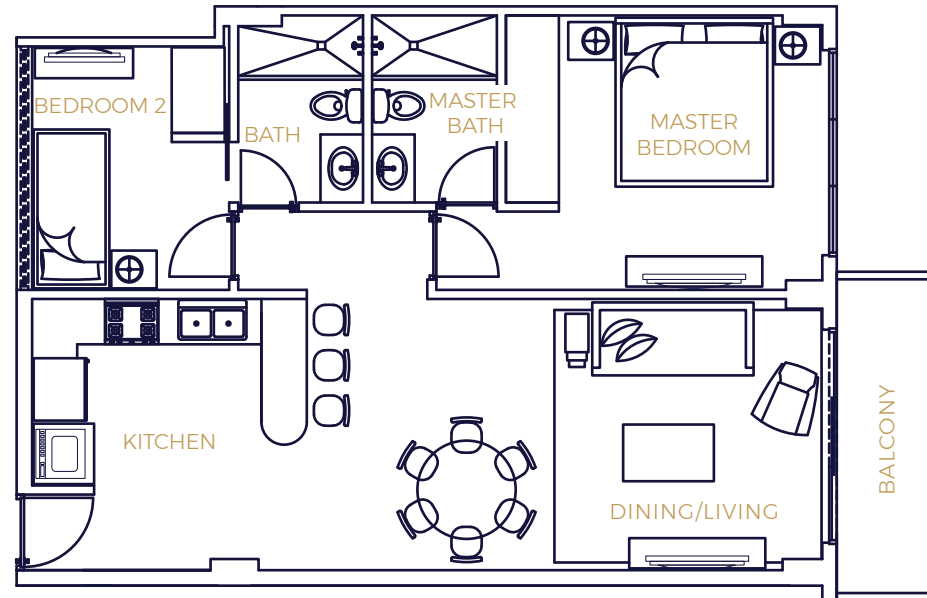

MODEL B

2 BEDROOM
2 BATHROOM

INTERIOR

80.2 M²
863 SF

BALCONY

5.8 M²
62 SF

TOTAL

86.0 M²
925 SF

LEVELS 3 - 4

HARBOUR HOUSE
Aruba

www.harbourhousearuba.com

Stated dimensions are measured to the exterior boundaries of the exterior walls and the centerline of interior demising walls. All dimensions are approximate, and all floorplans are subject to change. The furnishings and décor illustrated are not included with the purchase of the Unit.